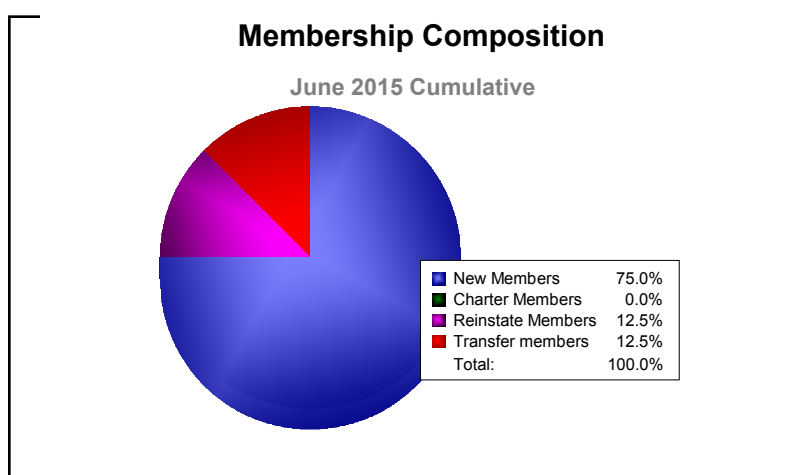

Year	New Clubs	Dropped Clubs	Gain/ Loss Clubs	New Members	Charter Members	Reinstate Members	Transfer Members	Total Member Added	Total Members Dropped	Gain/ Loss Members
2010-2011	0	0	0	11	0	2	4	17	-18	-1
2011-2012	0	0	0	2	0	0	1	3	-8	-5
2012-2013	0	0	0	14	0	1	0	15	-9	6
2013-2014	0	0	0	6	0	0	0	6	-10	-4
2014-2015	0	0	0	12	0	2	2	16	-18	-2
<b>Average</b>	<b>0</b>	<b>0</b>	<b>0</b>	<b>9</b>	<b>0</b>	<b>1</b>	<b>1</b>	<b>11</b>	<b>-13</b>	<b>-1</b>