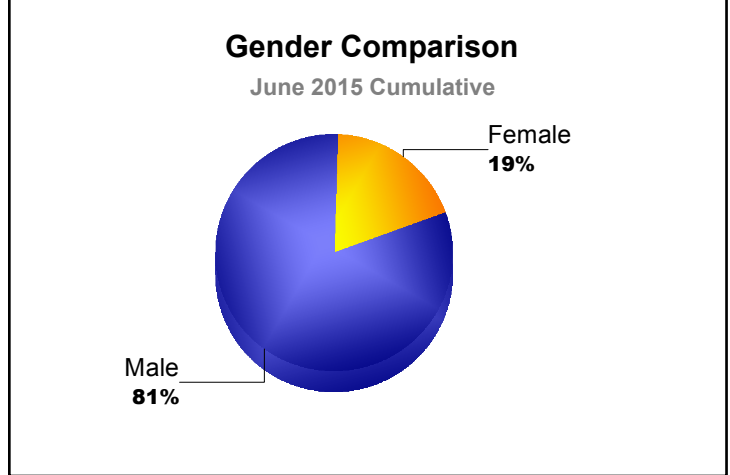

Year	New Clubs	Dropped Clubs	Gain/ Loss Clubs	New Members	Charter Members	Reinstate Members	Transfer Members	Total Member Added	Total Members Dropped	Gain/ Loss Members
2010-2011	0	0	0	11	0	2	4	17	-18	-1
2011-2012	0	0	0	2	0	0	1	3	-8	-5
2012-2013	0	0	0	14	0	1	0	15	-9	6
2013-2014	0	0	0	6	0	0	0	6	-10	-4
2014-2015	0	0	0	12	0	2	2	16	-18	-2
<b>Average</b>	<b>0</b>	<b>0</b>	<b>0</b>	<b>9</b>	<b>0</b>	<b>1</b>	<b>1</b>	<b>11</b>	<b>-13</b>	<b>-1</b>