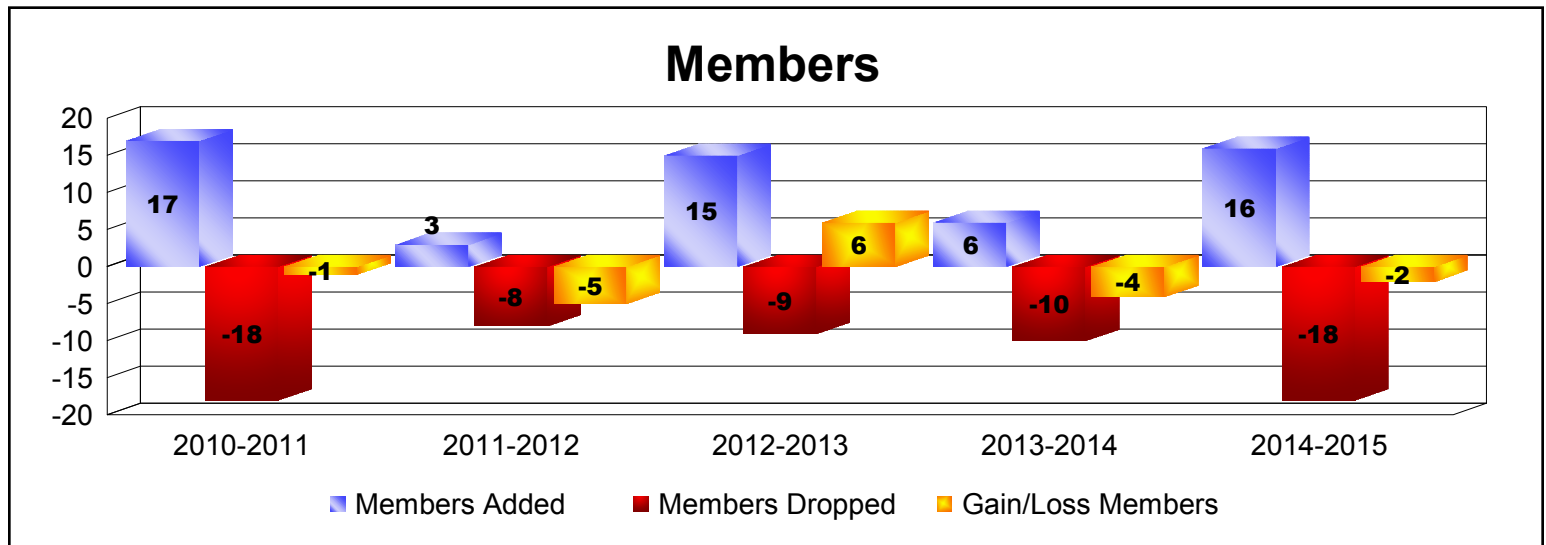

Year	New Clubs	Dropped Clubs	Gain/ Loss Clubs	New Members	Charter Members	Reinstate Members	Transfer Members	Total Member Added	Total Members Dropped	Gain/ Loss Members
2010-2011	0	0	0	11	0	2	4	17	-18	-1
2011-2012	0	0	0	2	0	0	1	3	-8	-5
2012-2013	0	0	0	14	0	1	0	15	-9	6
2013-2014	0	0	0	6	0	0	0	6	-10	-4
2014-2015	0	0	0	12	0	2	2	16	-18	-2
<b>Average</b>	<b>0</b>	<b>0</b>	<b>0</b>	<b>9</b>	<b>0</b>	<b>1</b>	<b>1</b>	<b>11</b>	<b>-13</b>	<b>-1</b>

Year	New Clubs	Dropped Clubs	Gain/ Loss Clubs	New Members	Charter Members	Reinstate Members	Transfer Members	Total Member Added	Total Members Dropped	Gain/ Loss Members
2010-2011	2	-4	-2	159	51	19	29	258	-446	-188
2011-2012	0	-3	-3	135	0	25	28	188	-246	-58
2012-2013	1	-1	0	157	44	27	19	247	-248	-1
2013-2014	1	-1	0	196	86	23	10	315	-184	131
2014-2015	1	-4	-3	161	26	8	18	213	-392	-179
<b>Average</b>	<b>1</b>	<b>-3</b>	<b>-2</b>	<b>162</b>	<b>41</b>	<b>20</b>	<b>21</b>	<b>244</b>	<b>-303</b>	<b>-59</b>