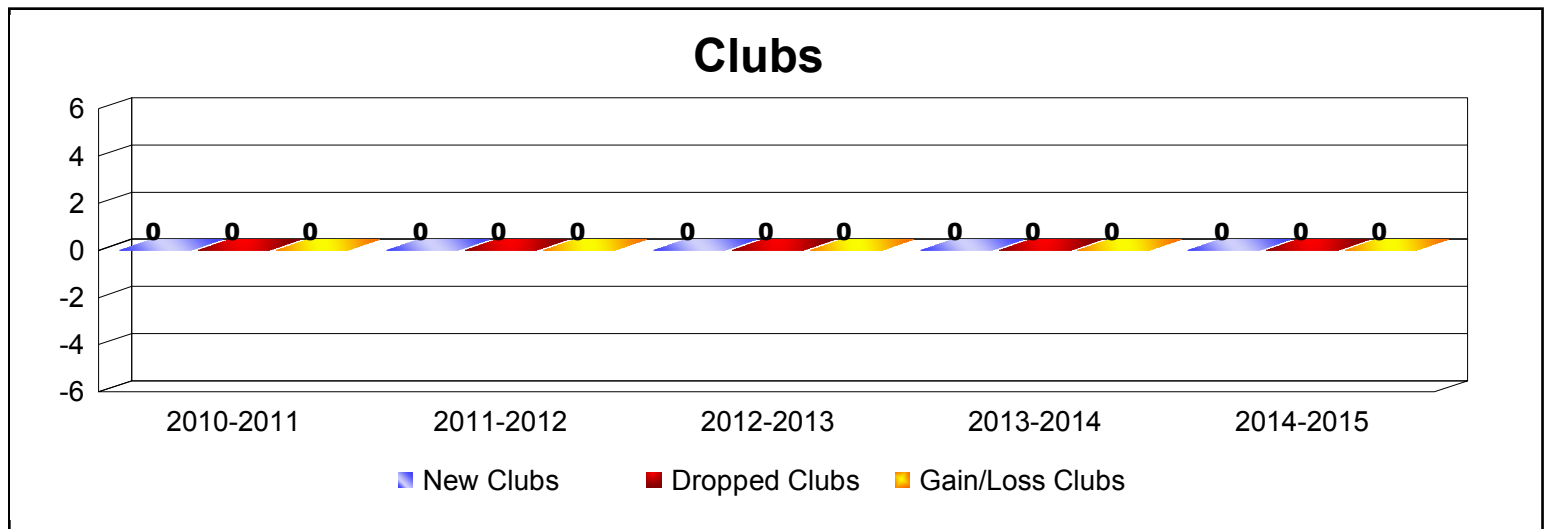

Year	New Clubs	Dropped Clubs	Gain/ Loss Clubs	New Members	Charter Members	Reinstate Members	Transfer Members	Total Member Added	Total Members Dropped	Gain/ Loss Members
2010-2011	0	0	0	11	0	2	4	17	-18	-1
2011-2012	0	0	0	2	0	0	1	3	-8	-5
2012-2013	0	0	0	14	0	1	0	15	-9	6
2013-2014	0	0	0	6	0	0	0	6	-10	-4
2014-2015	0	0	0	12	0	2	2	16	-18	-2
<b>Average</b>	<b>0</b>	<b>0</b>	<b>0</b>	<b>9</b>	<b>0</b>	<b>1</b>	<b>1</b>	<b>11</b>	<b>-13</b>	<b>-1</b>

Year	New Clubs	Dropped Clubs	Gain/ Loss Clubs	New Members	Charter Members	Reinstate Members	Transfer Members	Total Member Added	Total Members Dropped	Gain/ Loss Members
2010-2011	2	-4	-2	159	51	19	29	258	-446	-188
2011-2012	0	-3	-3	135	0	25	28	188	-246	-58
2012-2013	1	-1	0	157	44	27	19	247	-248	-1
2013-2014	1	-1	0	196	86	23	10	315	-184	131
2014-2015	1	-4	-3	161	26	8	18	213	-392	-179
<b>Average</b>	<b>1</b>	<b>-3</b>	<b>-2</b>	<b>162</b>	<b>41</b>	<b>20</b>	<b>21</b>	<b>244</b>	<b>-303</b>	<b>-59</b>